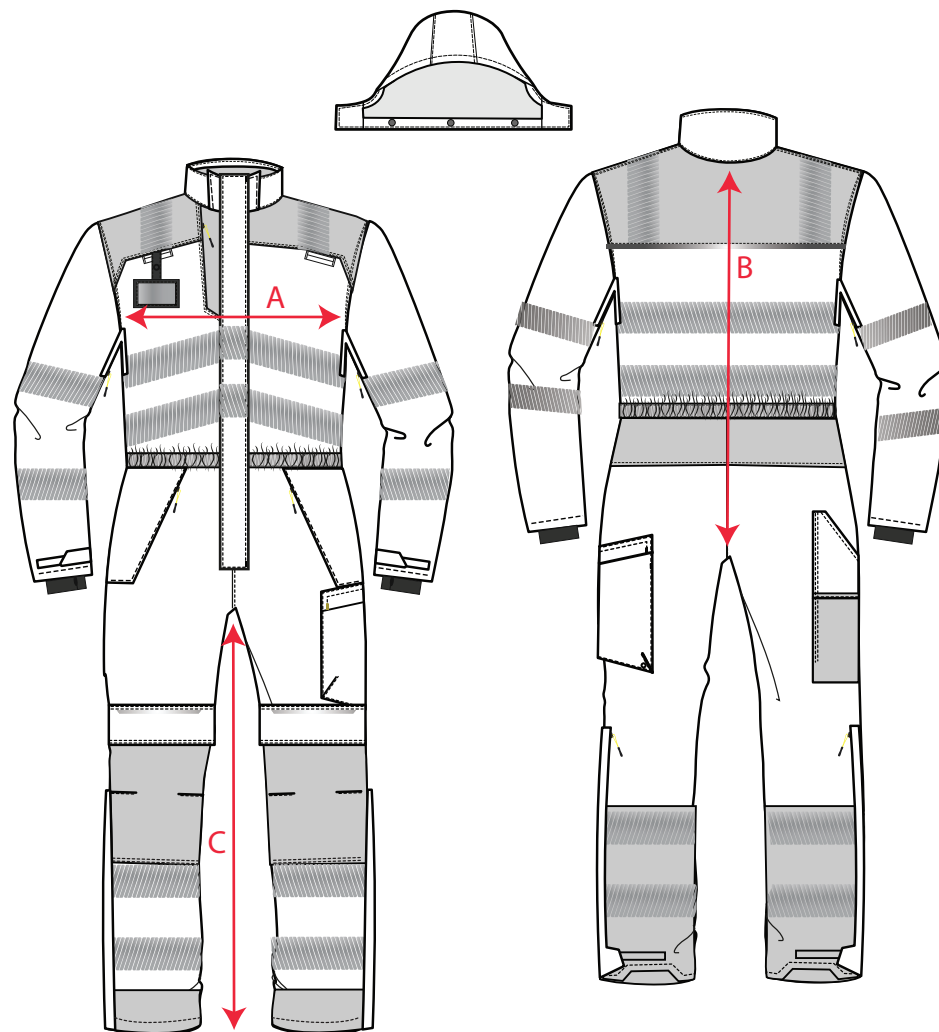

# PORTWEST® SIZE CHART

STYLE NO: **PW352** DESCRIPTION: PW3 Insulated Coverall

		XS	S	M	L	XL	XXL	3XL
A	Chest	106.00	114.00	122.00	130.00	138.00	146.00	154.00
B	Back neck (nape) to crotch	92.00	94.00	96.00	98.00	100.00	102.00	104.00
C	Inner leg	79.00	79.00	79.00	79.00	79.00	79.00	79.00