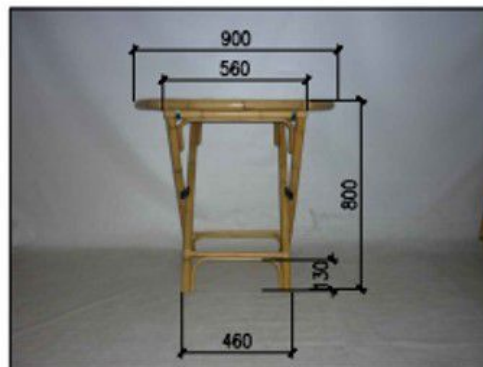

Art Name : Cane Café table ø80cm
Art. No : 1215 - 6010

VENTURE DESIGN
HOME & INTERIOR

SIZE : 900x900x800
NETWEIGH : 10,220 Kgr

1332-2039