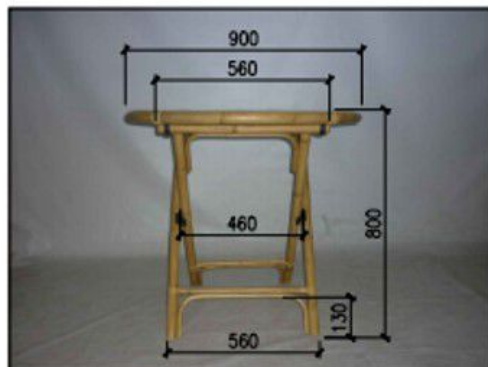

Art Name : Cane Café table ø80cm
Art. No : 1215 - 6010

VENTURE DESIGN
HOME & INTERIOR

SIZE : 900x900x800
NETWEIGH : 10,220 Kgr

1332-2039