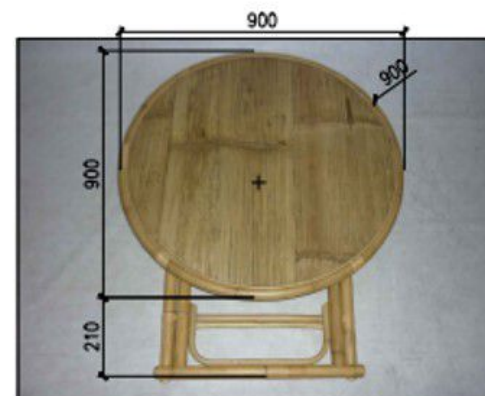

Art Name : Cane Café table ø80cm
Art. No : 1215 - 6010

VENTURE DESIGN
HOME & INTERIOR

SIZE : 900x900x800
NETWEIGH : 10,220 Kgr

1332-2039