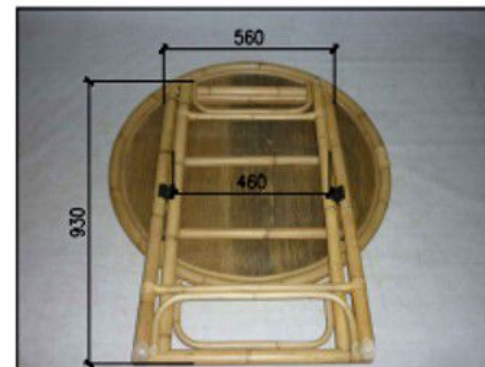

Art Name : Cane Café table ø80cm
Art. No : 1215 - 6010

VENTURE DESIGN
HOME & INTERIOR

SIZE : 900x900x800
NETWEIGH : 10,220 Kgr

1332-2039