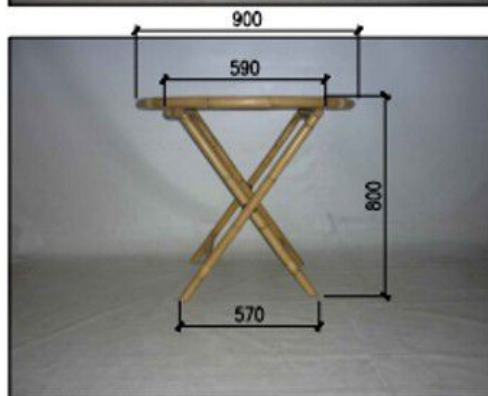

Art Name : Cane Café table ø80cm
Art. No : 1215 - 6010

VENTURE DESIGN
HOME & INTERIOR

SIZE : 900x900x800
NETWEIGH : 10,220 Kgr

1332-2039