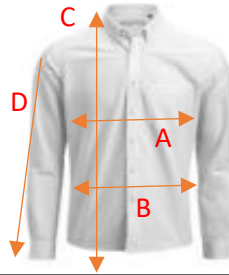

SIZE CHART

Brand: James Harvest Sportswear
Style: Allen Oxford 2113042

	S	M	L	XL	XXL	3XL	4XL
A) 1/2 chest width	52	55	58	61	65	69	73
B) 1/2 waist width	47	50	53	56	60	64	68
C) body length	74	76	77.5	79	80.5	82	83
D) sleeve length	66	67	68	69	70.5	72	72.5

All measurements are indicative with minimum tolerance of 1 cm