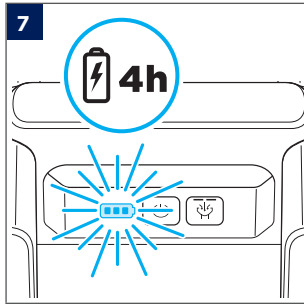

0%	< 10%	10% to 32%	33% to 66%	67% to 100%

Spot & Stain, Pet Stain & Odour, Natural Pet Spot & Stain, Spot & Stain Pro Oxy, Oxygen Boost

	35 min
	20 min