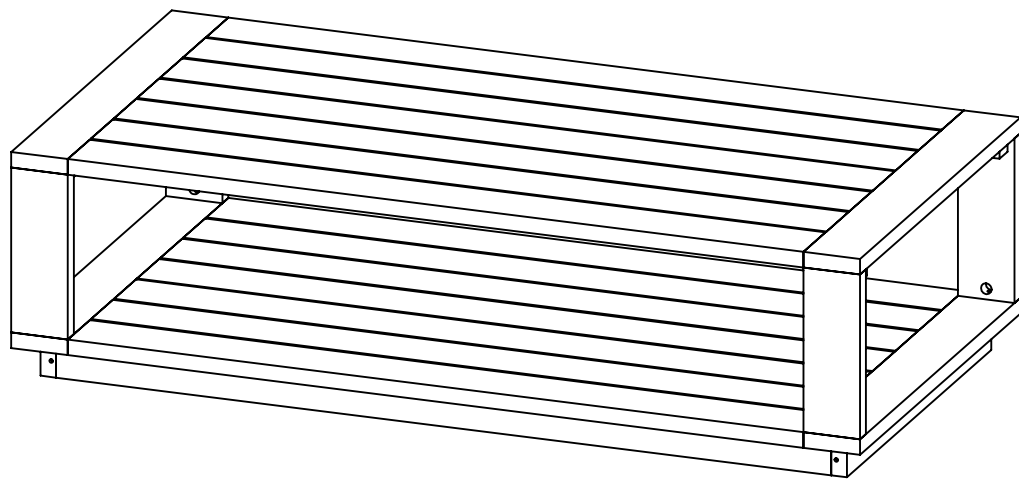

VENTURE DESIGN

HOME & INTERIOR

1205-072

Erica sofa table-acacia wire brush

Monteringsanvisning - Assemblyinstruction - Einbauzeichnung

No.		Qty.		No.		Qty.
1		1	1999-5290	A	 M6 x 35	4
2		1	1999-5290	B	 M6 x 40	4
3		4	1999-5289	C	 M6 x 25	4
			NO	D	 M4 x 60	1