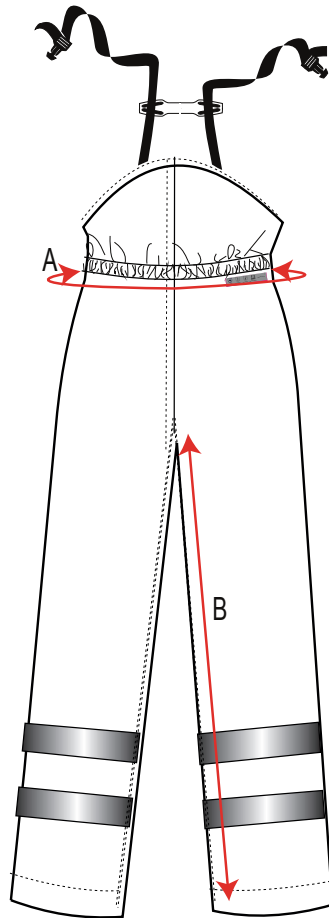

STYLE NO: S780

DESCRIPTION: Bizflame Rain Unlined Trousers

To fit waist		76-80	84-88	92-96	100-104	108-112	116-120	124-128	132-136
measurements to be taken flat		S	M	L	XL	XXL	3XL	4XL	5XL
Waist Relaxed	A	57	65	73	81	89	97	105	113
Inside Leg (31" leg)	B	81	81	81	81	81	81	81	81