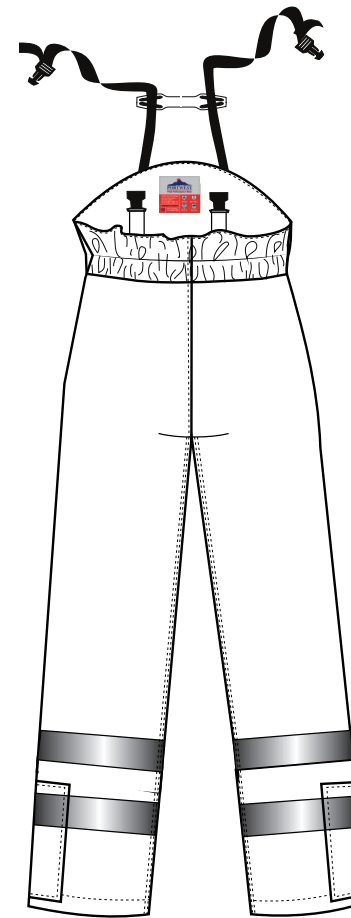

STYLE NO: S780

DESCRIPTION: Bizflame Rain Unlined Trousers

To fit waist		76-80	84-88	92-96	100-104	108-112	116-120	124-128	132-136
measurements to be taken flat		S	M	L	XL	XXL	3XL	4XL	5XL
Waist Relaxed	A	57	65	73	81	89	97	105	113
Inside Leg (31" leg)	B	81	81	81	81	81	81	81	81