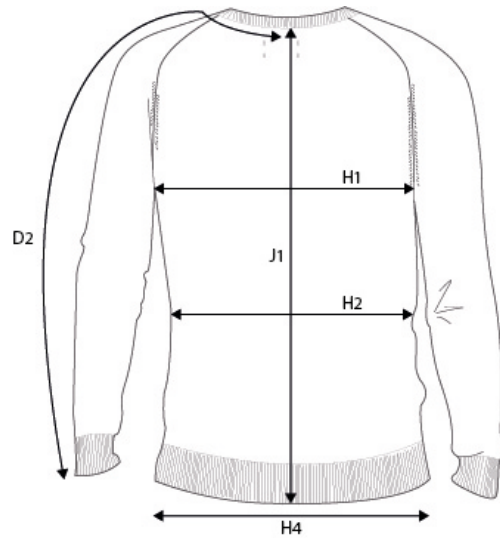

SIZE AND FIT: BRIGHTON V-NECK + O-NECK

**BRIGHTON V-NECK + O-NECK Mens**

Base size: <b>M</b> / Measurement (in cm)	Diagram	S	M	L	XL	XXL	3XL	4XL
CENTRE BACK TO END OF SLEEVE	D2	85	<b>87</b>	89	91	93	95	97
CHEST WIDTH at armhole	H1	48	<b>51</b>	54	57	60	63	66
WAIST	H2	46	<b>49</b>	52	55	58	61	64
BOTTOM WIDTH - RIB BOTTOM EDGE	H4	36	<b>39</b>	42	45	48	51	54
FULL LENGTH at centre back	J1	67	<b>69</b>	71	73	75	77	79

**BRIGHTON Ladies**

Base size: <b>M</b> / Measurement (in cm)	Diagram	XS	S	M	L	XL	XXL	3XL
SHOULDER TO SHOULDER	D1	34	35	<b>36</b>	37	38	39	40
SLEEVE LENGTH	D3	61,5	62,5	<b>63,5</b>	64,5	65,5	66,5	67,5
CHEST WIDTH at armhole	H1	42	45	<b>48</b>	51	54	57	61
WAIST	H2	39	42	<b>45</b>	48	51	55	59
BOTTOM WIDTH	H4	42	45	<b>48</b>	51	54	57	61
FULL LENGTH at centre back	J1	58	60	<b>62</b>	64	66	68	70

SIZE AND FIT: BRIGHTON 1/4 ZIP

**BRIGHTON Mens**

Base size: M / Measurement (in cm)	Diagram	S	M	L	XL	2XL	3XL	4XL
CENTRE BACK TO END OF SLEEVE	D2	85	87	89	91	93	95	97
1/2 CHEST WIDTH at armhole	H1	48	51	54	57	60	63	66
1/2 WAIST WIDTH	H2	46	49	52	55	58	61	64
1/2 BOTTOM WIDTH	H4	36	39	42	45	48	51	54
FULL LENGTH at centre back	J1	66	68	70	72	74	76	78

## SIZE GUIDE