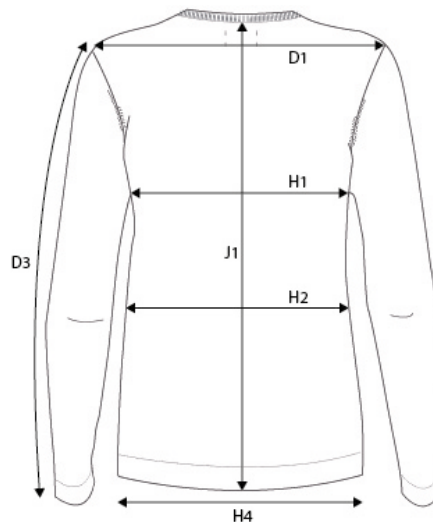

SIZE AND FIT: BRIGHTON V-NECK + O-NECK

**BRIGHTON V-NECK + O-NECK Mens**

Base size: <b>M</b> / Measurement (in cm)	Diagram	S	M	L	XL	XXL	3XL	4XL
CENTRE BACK TO END OF SLEEVE	D2	85	<b>87</b>	89	91	93	95	97
CHEST WIDTH at armhole	H1	48	<b>51</b>	54	57	60	63	66
WAIST	H2	46	<b>49</b>	52	55	58	61	64
BOTTOM WIDTH - RIB BOTTOM EDGE	H4	36	<b>39</b>	42	45	48	51	54
FULL LENGTH at centre back	J1	67	<b>69</b>	71	73	75	77	79

**BRIGHTON Ladies**

Base size: <b>M</b> / Measurement (in cm)	Diagram	XS	S	M	L	XL	XXL	3XL
SHOULDER TO SHOULDER	D1	34	35	<b>36</b>	37	38	39	40
SLEEVE LENGTH	D3	61,5	62,5	<b>63,5</b>	64,5	65,5	66,5	67,5
CHEST WIDTH at armhole	H1	42	45	<b>48</b>	51	54	57	61
WAIST	H2	39	42	<b>45</b>	48	51	55	59
BOTTOM WIDTH	H4	42	45	<b>48</b>	51	54	57	61
FULL LENGTH at centre back	J1	58	60	<b>62</b>	64	66	68	70

SIZE AND FIT: BRIGHTON 1/4 ZIP

**BRIGHTON Mens**

Base size: M / Measurement (in cm)	Diagram	S	M	L	XL	2XL	3XL	4XL
CENTRE BACK TO END OF SLEEVE	D2	85	87	89	91	93	95	97
1/2 CHEST WIDTH at armhole	H1	48	51	54	57	60	63	66
1/2 WAIST WIDTH	H2	46	49	52	55	58	61	64
1/2 BOTTOM WIDTH	H4	36	39	42	45	48	51	54
FULL LENGTH at centre back	J1	66	68	70	72	74	76	78

## SIZE GUIDE