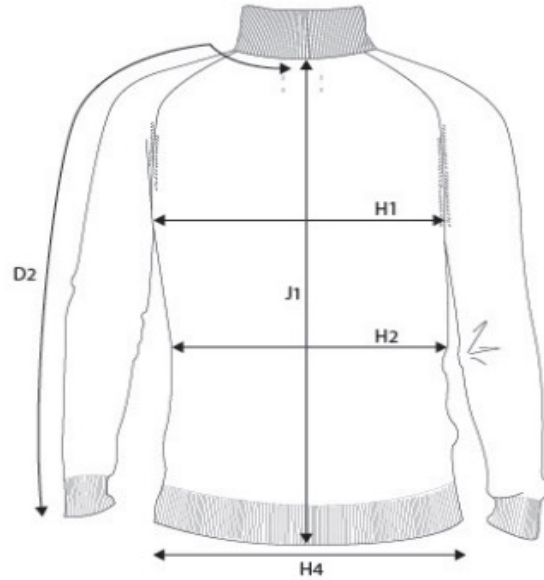

SIZE AND FIT: BRIGHTON V-NECK + O-NECK

**BRIGHTON V-NECK + O-NECK Mens**

Base size: <b>M</b> / Measurement (in cm)	Diagram	S	M	L	XL	XXL	3XL	4XL
CENTRE BACK TO END OF SLEEVE	D2	85	<b>87</b>	89	91	93	95	97
CHEST WIDTH at armhole	H1	48	<b>51</b>	54	57	60	63	66
WAIST	H2	46	<b>49</b>	52	55	58	61	64
BOTTOM WIDTH - RIB BOTTOM EDGE	H4	36	<b>39</b>	42	45	48	51	54
FULL LENGTH at centre back	J1	67	<b>69</b>	71	73	75	77	79

**BRIGHTON Ladies**

Base size: <b>M</b> / Measurement (in cm)	Diagram	XS	S	M	L	XL	XXL	3XL
SHOULDER TO SHOULDER	D1	34	35	<b>36</b>	37	38	39	40
SLEEVE LENGTH	D3	61,5	62,5	<b>63,5</b>	64,5	65,5	66,5	67,5
CHEST WIDTH at armhole	H1	42	45	<b>48</b>	51	54	57	61
WAIST	H2	39	42	<b>45</b>	48	51	55	59
BOTTOM WIDTH	H4	42	45	<b>48</b>	51	54	57	61
FULL LENGTH at centre back	J1	58	60	<b>62</b>	64	66	68	70

SIZE AND FIT: BRIGHTON 1/4 ZIP

**BRIGHTON Mens**

Base size: M / Measurement (in cm)	Diagram	S	M	L	XL	2XL	3XL	4XL
CENTRE BACK TO END OF SLEEVE	D2	85	87	89	91	93	95	97
1/2 CHEST WIDTH at armhole	H1	48	51	54	57	60	63	66
1/2 WAIST WIDTH	H2	46	49	52	55	58	61	64
1/2 BOTTOM WIDTH	H4	36	39	42	45	48	51	54
FULL LENGTH at centre back	J1	66	68	70	72	74	76	78

## SIZE GUIDE