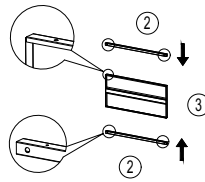

Assembly instructions | Monteringsanvisning

A×8 M6×10mm	B×35 5×12mm	C×2 M5×8mm	D×2 M5	E×2 4×40mm
F×8	G×4 38×11,5×18,5mm	H×2 50×20×4mm	I×4 4×8mm	J×2 Ø4,8×22mm
K×2	L×1 4mm	not included		

2/16

3/16

4/16

5/16

6/16

7/16

8/16

2020

VENTURE DESIGN
HOME & INTERIOR