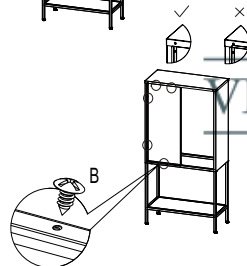

8/16

2020

VENTURE DESIGN
HOME & INTERIOR