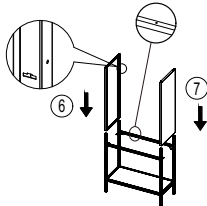

Assembly instructions | Monteringsanvisning

A×8 M6×10mm	B×35 5×12mm	C×2 M5×8mm	D×2 M5	E×2 4×40mm
F×8	G×4 38×11,5×18,5mm	H×2 50×20×4mm	I×4 4×8mm	J×2 Ø4,8×22mm
K×2	L×1 4mm	not included		

2/16

3/16

4/16

5/16

6/16

7/16

8/16

2020

VENTURE DESIGN
HOME & INTERIOR