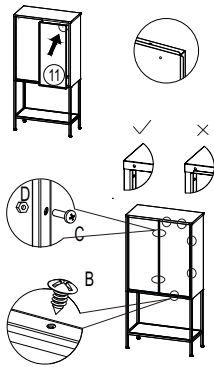

MONTERINGSANVISNING

ASSEMBLY INSTRUCTIONS

MISHA VITRINSKÅP BRETT

Art. Nr 15359-201

Assembly instructions | Monteringsanvisning

A×8 M6×10mm	B×35 5×12mm	C×2 M5×8mm	D×2 M5	E×2 4×40mm
F×8	G×4 38×11,5×18,5mm	H×2 50×20×4mm	I×4 4×8mm	J×2 Ø4,8×22mm
K×2	L×1 4mm	not included		

VENTURE DESIGN
HOME & INTERIOR

Assembly instructions | Monteringsanvisning

9/16

10/16

11/16

10

12/16

13/16