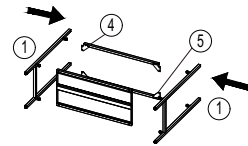

Assembly instructions | Monteringsanvisning

A×8 M6×10mm	B×35 5×12mm	C×2 M5×8mm	D×2 M5	E×2 4×40mm
F×8	G×4 38×11,5×18,5mm	H×2 50×20×4mm	I×4 4×8mm	J×2 Ø4,8×22mm
K×2	L×1 4mm	not included		

2/16

3/16

4/16

5/16

6/16

7/16

8/16

2020

VENTURE DESIGN
HOME & INTERIOR