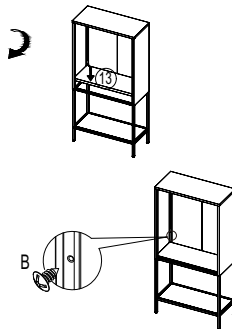

MONTERINGSANVISNING

ASSEMBLY INSTRUCTIONS

MISHA VITRINSKÅP BRETT

Art. Nr 15359-201

Assembly instructions | Monteringsanvisning

A×8 M6×10mm	B×35 5×12mm	C×2 M5×8mm	D×2 M5	E×2 4×40mm
F×8	G×4 38×11,5×18,5mm	H×2 50×20×4mm	I×4 4×8mm	J×2 Ø4,8×22mm
K×2	L×1 4mm	not included		

VENTURE DESIGN
HOME & INTERIOR

Assembly instructions | Monteringsanvisning

9/16

10/16

11/16

10

12/16

13/16