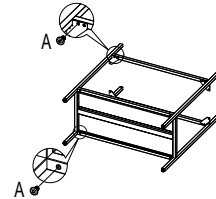

Assembly instructions | Monteringsanvisning

A×8 M6×10mm	B×35 5×12mm	C×2 M5×8mm	D×2 M5	E×2 4×40mm
F×8	G×4 38×11,5×18,5mm	H×2 50×20×4mm	I×4 4×8mm	J×2 Ø4,8×22mm
K×2	L×1 4mm	not included		

2/16

3/16

4/16

5/16

6/16

7/16

8/16

2020

VENTURE DESIGN
HOME & INTERIOR