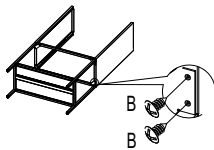

Assembly instructions | Monteringsanvisning

A×8 M6×10mm	B×35 5×12mm	C×2 M5×8mm	D×2 M5	E×2 4×40mm
F×8	G×4 38×11,5×18,5mm	H×2 50×20×4mm	I×4 4×8mm	J×2 Ø4,8×22mm
K×2	L×1 4mm	not included		

2/16

3/16

4/16

5/16

6/16

7/16

8/16

2020

VENTURE DESIGN
HOME & INTERIOR