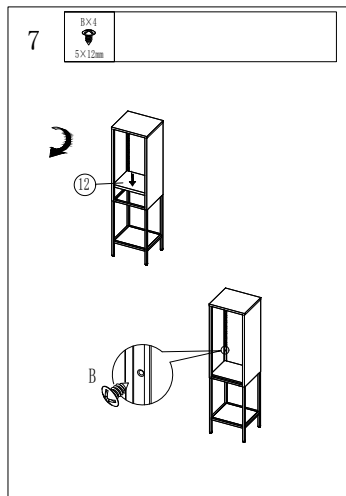

MONTERINGSANVISNING

ASSEMBLY INSTRUCTIONS

MISHA VITRINSKÅP

Art. Nr 15358-201

Assembly instructions | Monteringsanvisning

AX8 M6x10mm	Bx28 5x12mm	Cx2 4x40mm	Dx8
EX2 30x11.5x10.5mm	Fx1 50x20x34mm	Gx2 4x8mm	Hx1 Ø1.8x22mm
Ix1	Jx1 4mm	not included	

Assembly instructions | Monteringsanvisning

6 5x5
5x12mm

9 5x2
5x15, 5x18, 5mm 5x1
5x20, 15mm 5x2
5x9mm

10 5x1
5x15, 22mm 1x1

11 5x2
5x18mm

12

2020

VENTURE DESIGN
HOME & INTERIOR