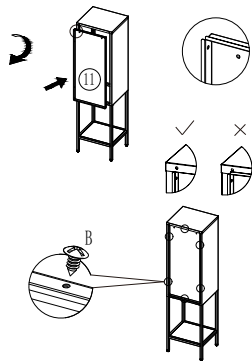

MONTERINGSANVISNING

ASSEMBLY INSTRUCTIONS

MISHA VITRINSKÅP

Art. Nr 15358-201

Assembly instructions | Monteringsanvisning

AX8 M6x10mm	Bx28 5x12mm	Cx2 4x40mm	Dx8
EX2 30x11.5x10.5mm	Fx1 50x20x34mm	Gx2 4x8mm	Hx1 Ø1.8x22mm
Ix1	Jx1 4mm	not included	

Assembly instructions | Monteringsanvisning

6 5x5
5x12mm

9 5x2
5x15, 5x18, 5mm 5x1
5x20, 15mm 5x2
5x9mm

10 5x1
5x15, 22mm 1x1

11 5x2
5x18mm

12

2020

VENTURE DESIGN
HOME & INTERIOR