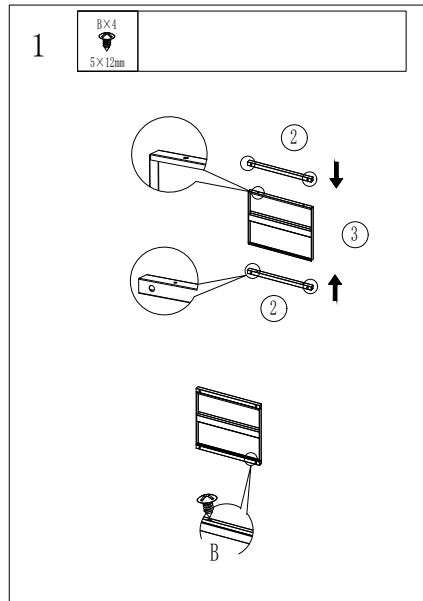

MONTERINGSANVISNING

ASSEMBLY INSTRUCTIONS

MISHA VITRINSKÅP

Art. Nr 15358-201

Assembly instructions | Monteringsanvisning

AX8 M6x10mm	Bx28 5x12mm	Cx2 4x40mm	Dx8
EX2 30x11.5x10.5mm	Fx1 50x20x34mm	Gx2 4x8mm	Hx1 Ø1.8x22mm
Ix1	Jx1 4mm	not included	

Assembly instructions | Monteringsanvisning

6 5x5
5x12mm

9 5x2
5x15, 5x18, 5mm 5x1
5x20, 15mm 5x2
5x9mm

10 5x1
5x15, 22mm 1x1

11 5x2
5x18mm

12

2020

VENTURE DESIGN
HOME & INTERIOR