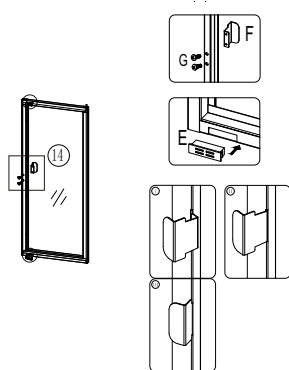

MONTERINGSANVISNING

ASSEMBLY INSTRUCTIONS

MISHA VITRINSKÅP

Art. Nr 15358-201

Assembly instructions | Monteringsanvisning

AX8 M6x10mm	Bx28 5x12mm	Cx2 4x40mm	Dx8
EX2 30x11.5x10.5mm	Fx1 50x20x34mm	Gx2 4x8mm	Hx1 Ø1.8x22mm
Ix1	Jx1 4mm	not included	

Assembly instructions | Monteringsanvisning

6 5x5
5x12mm

9 5x2
5x15, 5x18, 5mm 5x1
5x20, 15mm 5x2
5x9mm

10 5x1
5x15, 22mm 1x1

11 5x2
5x18mm

12

2020

VENTURE DESIGN
HOME & INTERIOR