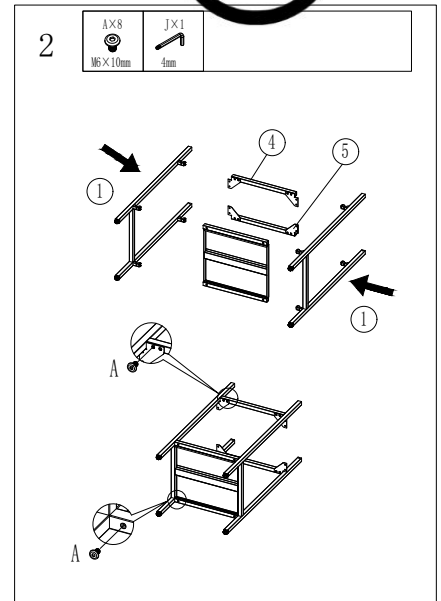

MONTERINGSANVISNING

ASSEMBLY INSTRUCTIONS

MISHA VITRINSKÅP

Art. Nr 15358-201

Assembly instructions | Monteringsanvisning

AX8 M6x10mm	Bx28 5x12mm	Cx2 4x40mm	Dx8
EX2 30x11.5x10.5mm	Fx1 50x20x34mm	Gx2 4x8mm	Hx1 Ø1.8x22mm
Ix1	Jx1 4mm	not included	

Assembly instructions | Monteringsanvisning

6 5x5
5x12mm

9 5x2
5x15, 5x18, 5mm 5x1
5x20, 15mm 5x2
5x9mm

10 5x1
5x15, 22mm 1x1

11 5x2
5x18mm

12

2020

VENTURE DESIGN
HOME & INTERIOR