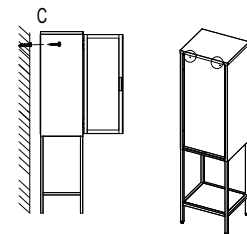

MONTERINGSANVISNING

ASSEMBLY INSTRUCTIONS

MISHA VITRINSKÅP

Art. Nr 15358-201

Assembly instructions | Monteringsanvisning

AX8 M6x10mm	Bx28 5x12mm	Cx2 4x40mm	Dx8
EX2 30x11.5x10.5mm	Fx1 50x20x34mm	Gx2 4x8mm	Hx1 Ø1.8x22mm
Ix1	Jx1 4mm	not included	

Assembly instructions | Monteringsanvisning

6 5x5
5x12mm

9 5x2
5x15, 5x18, 5mm 5x1
5x20, 15mm 5x2
5x9mm

10 5x1
5x15, 22mm 1x1

11 5x2
5x18mm

12

2020

VENTURE DESIGN
HOME & INTERIOR