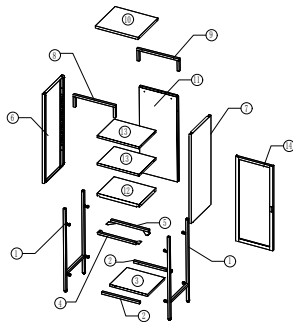

MONTERINGSANVISNING

ASSEMBLY INSTRUCTIONS

MISHA VITRINSKÅP

Art. Nr 15358-201

Assembly instructions | Monteringsanvisning

AX8 M6x10mm	Bx28 5x12mm	Cx2 4x40mm	Dx8
EX2 30x11.5x10.5mm	Fx1 50x20x34mm	Gx2 4x8mm	Hx1 Ø1.8x22mm
Ix1	Jx1 4mm	not included	

Assembly instructions | Monteringsanvisning

6 5x5
5x12mm

9 5x2
5x15, 5x18, 5mm 5x1
5x20, 15mm 5x2
5x9mm

10 5x1
5x15, 22mm 1x1

11 5x2
5x18mm

12

2020

VENTURE DESIGN
HOME & INTERIOR