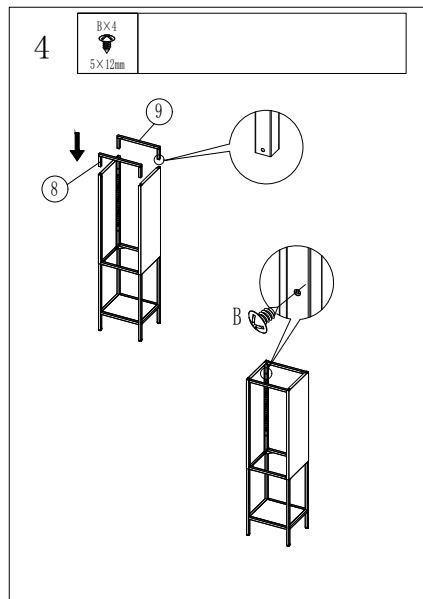

MONTERINGSANVISNING

ASSEMBLY INSTRUCTIONS

MISHA VITRINSKÅP

Art. Nr 15358-201

Assembly instructions | Monteringsanvisning

AX8 M6x10mm	Bx28 5x12mm	Cx2 4x40mm	Dx8
EX2 30x11.5x10.5mm	Fx1 50x20x34mm	Gx2 4x8mm	Hx1 Ø1.8x22mm
Ix1	Jx1 4mm	not included	

Assembly instructions | Monteringsanvisning

6 5x5
5x12mm

9 5x2
5x15, 5x18, 5mm 5x1
5x20, 15mm 5x2
5x9mm

10 5x1
5x15, 22mm 1x1

11 5x2
5x18mm

12

2020

VENTURE DESIGN
HOME & INTERIOR