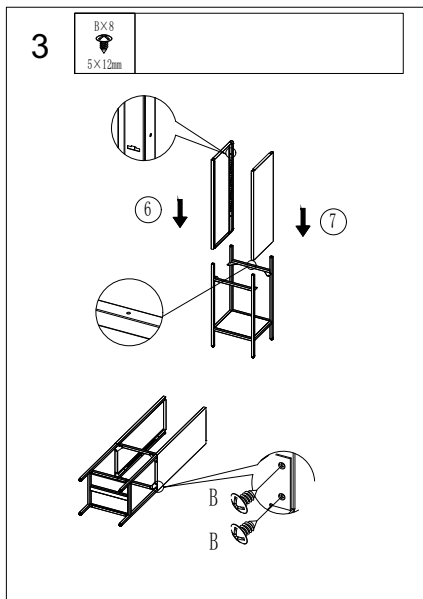

MONTERINGSANVISNING

ASSEMBLY INSTRUCTIONS

MISHA VITRINSKÅP

Art. Nr 15358-201

Assembly instructions | Monteringsanvisning

AX8 M6x10mm	Bx28 5x12mm	Cx2 4x40mm	Dx8
EX2 30x11.5x10.5mm	Fx1 50x20x34mm	Gx2 4x8mm	Hx1 Ø1.8x22mm
Ix1	Jx1 4mm	not included	

Assembly instructions | Monteringsanvisning

6 5x5
5x12mm

9 5x2
5x15, 5x18, 5mm 5x1
5x20, 15mm 5x2
5x9mm

10 5x1
5x15, 22mm 1x1

11 5x2
5x18mm

12

2020

VENTURE DESIGN
HOME & INTERIOR