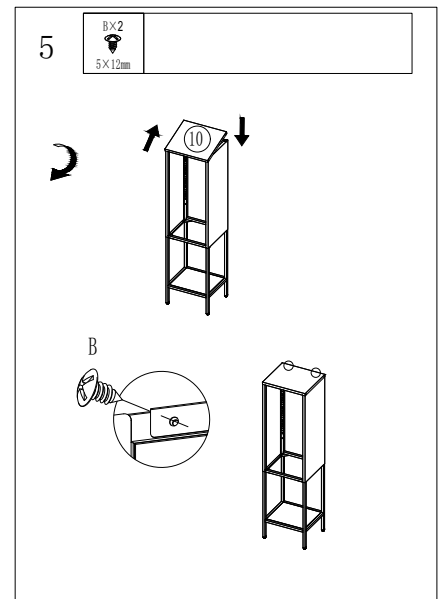

MONTERINGSANVISNING

ASSEMBLY INSTRUCTIONS

MISHA VITRINSKÅP

Art. Nr 15358-201

Assembly instructions | Monteringsanvisning

AX8 M6x10mm	Bx28 5x12mm	Cx2 4x40mm	Dx8
EX2 30x11.5x10.5mm	Fx1 50x20x34mm	Gx2 4x8mm	Hx1 Ø1.8x22mm
Ix1	Jx1 4mm	not included	

Assembly instructions | Monteringsanvisning

6 5x5
5x12mm

9 5x2
5x15, 5x18, 5mm 5x1
5x20, 15mm 5x2
5x9mm

10 5x1
5x15, 22mm 1x1

11 5x2
5x18mm

12

2020

VENTURE DESIGN
HOME & INTERIOR