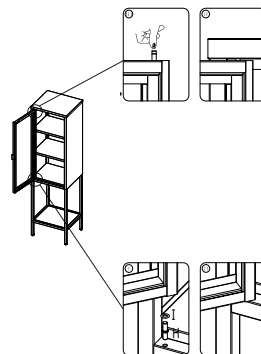

MONTERINGSANVISNING

ASSEMBLY INSTRUCTIONS

MISHA VITRINSKÅP

Art. Nr 15358-201

Assembly instructions | Monteringsanvisning

AX8 M6x10mm	Bx28 5x12mm	Cx2 4x40mm	Dx8
EX2 30x11.5x10.5mm	Fx1 50x20x34mm	Gx2 4x8mm	Hx1 Ø1.8x22mm
Ix1	Jx1 4mm	not included	

Assembly instructions | Monteringsanvisning

6 5x5
5x12mm

9 5x2
5x15, 5x18, 5mm 5x1
5x20, 15mm 5x2
5x9mm

10 5x1
5x15, 22mm 1x1

11 5x2
5x18mm

12

2020

VENTURE DESIGN
HOME & INTERIOR