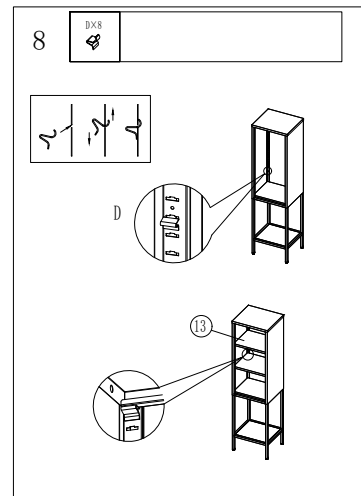

MONTERINGSANVISNING

ASSEMBLY INSTRUCTIONS

MISHA VITRINSKÅP

Art. Nr 15358-201

Assembly instructions | Monteringsanvisning

AX8 M6x10mm	Bx28 5x12mm	Cx2 4x40mm	Dx8
EX2 30x11.5x10.5mm	Fx1 50x20x34mm	Gx2 4x8mm	Hx1 Ø1.8x22mm
Ix1	Jx1 4mm	not included	

Assembly instructions | Monteringsanvisning

6 5x5
5x12mm

9 5x2
5x15, 5x18, 5mm 5x1
5x20, 15mm 5x2
5x9mm

10 5x1
5x15, 22mm 1x1

11 5x2
5x18mm

12

2020

VENTURE DESIGN
HOME & INTERIOR